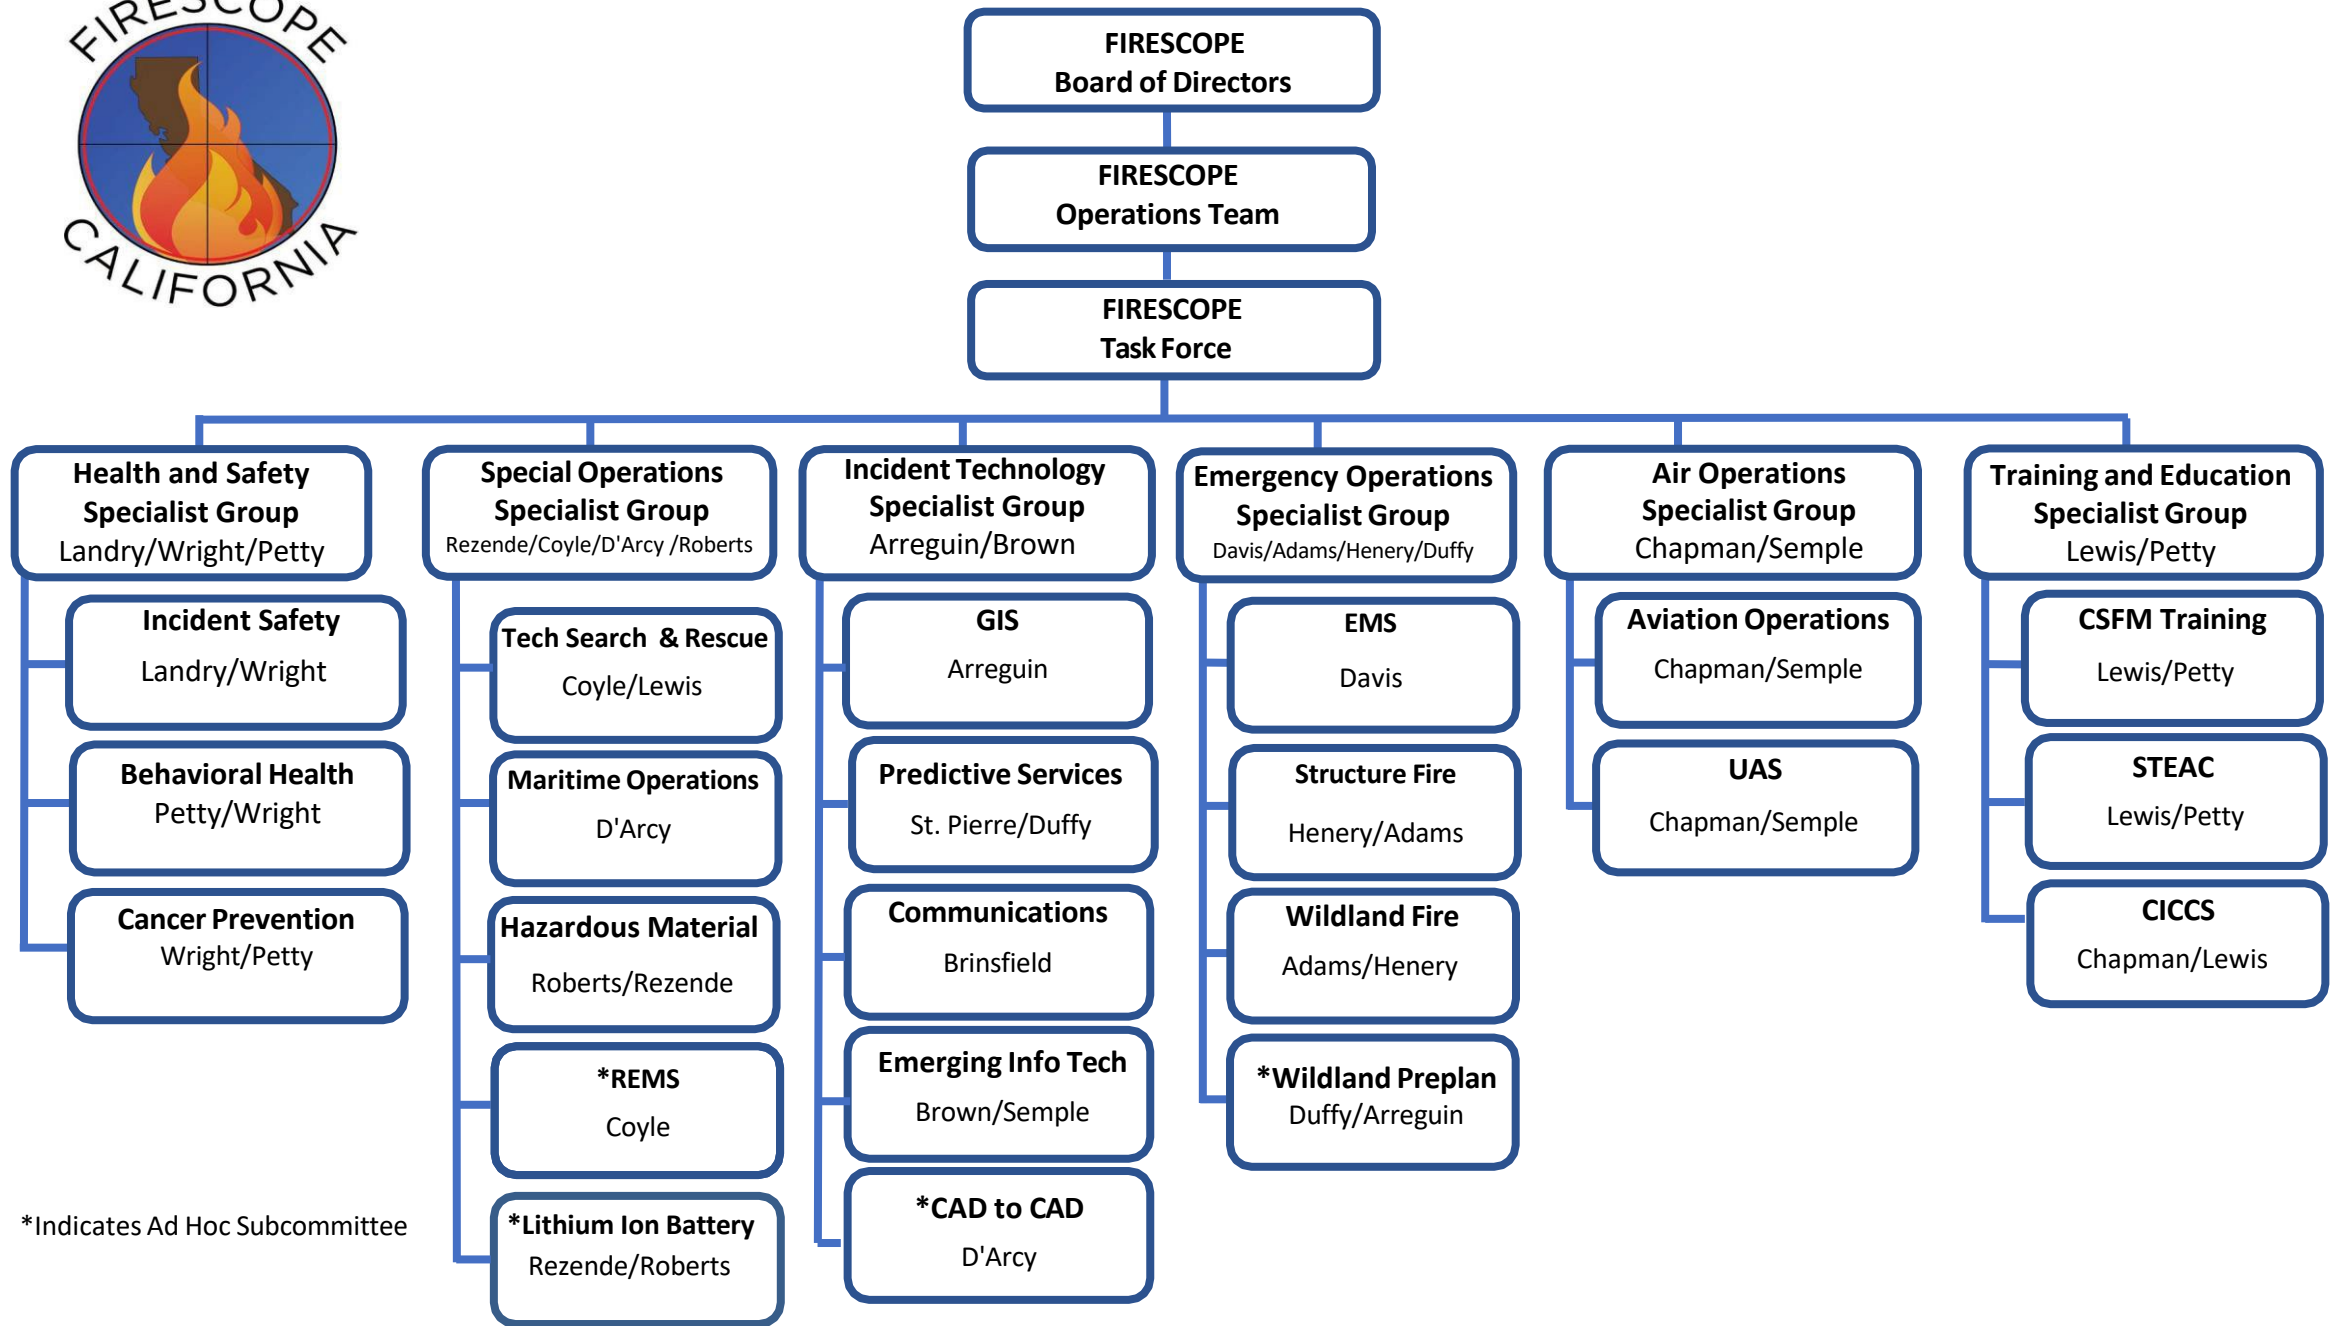

FIRESCOPE SPECIALIST GROUP/SUBCOMMITTEE ORGANIZATIONAL CHART

*Indicates Ad Hoc Subcommittee